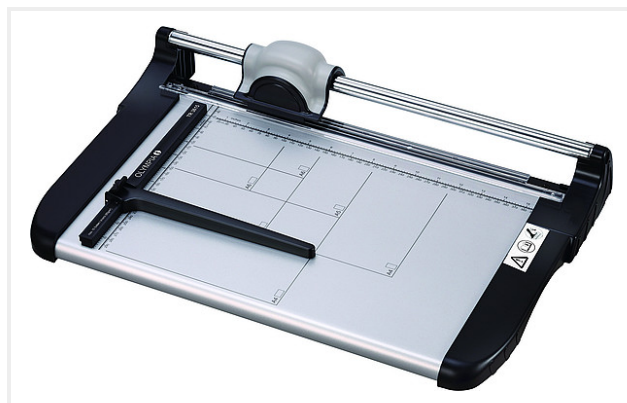

TR 3615

- Roll Cutter for DIN A4 paper
- Perfect cut of photos, cards or printouts
- The roll cutter is protected in a housing
- Designed for office, home office and school
- Number of sheets which can be cutted: 15 sheets (80g/m²)
- 360 mm working width
- The paper base is a solid metal plate with scales
- The plate size is 300 x 390 mm
- Rubber feet for a safe usage

Color	Item Num.	Size WxDxH	Weight	EAN
silber	3140	370 x 546 x 100 mm	3,4 kg	4030152031405