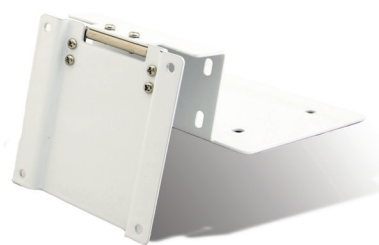

VESA Magnetic Shelf Stand